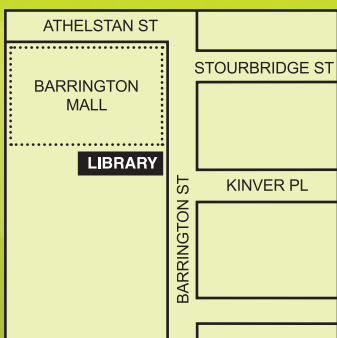

Monday – Friday 9am – 6pm
Saturday 10am – 4pm

SHIRLEY

Monday – Friday 9am – 6pm
Saturday & Sunday 10am – 4pm

SOUTH

Monday – Friday 9am – 7pm
Saturday & Sunday 10am – 4pm

SPREYDON

Monday – Friday 10am – 6pm
Saturday 10am – 1pm