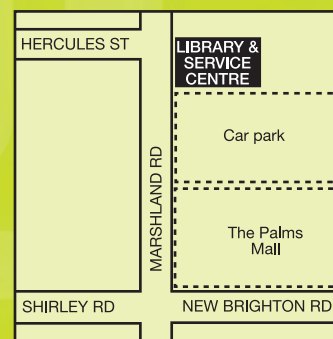

Monday – Friday 9am – 6pm
Saturday 10am – 4pm

SHIRLEY

Monday – Friday 9am – 6pm
Saturday & Sunday 10am – 4pm

SOUTH

Monday – Friday 9am – 7pm
Saturday & Sunday 10am – 4pm

SPREYDON

Monday – Friday 10am – 6pm
Saturday 10am – 1pm