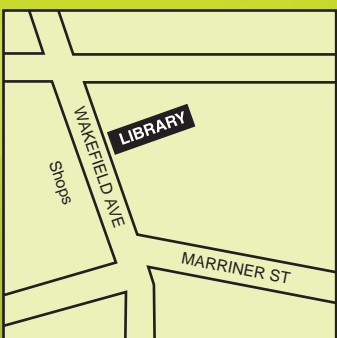

Monday – Friday 9am – 6pm
Saturday 10am – 4pm

SHIRLEY

Monday – Friday 9am – 6pm
Saturday & Sunday 10am – 4pm

SOUTH

Monday – Friday 9am – 7pm
Saturday & Sunday 10am – 4pm

SPREYDON

Monday – Friday 10am – 6pm
Saturday 10am – 1pm