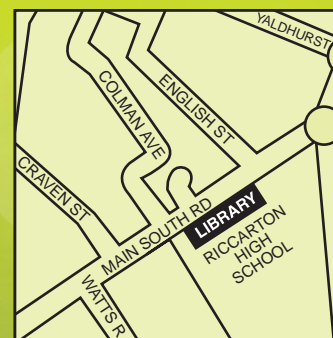

UPPER RICCARTON

Monday – Friday 9am – 8pm
Saturday & Sunday 10am – 4pm