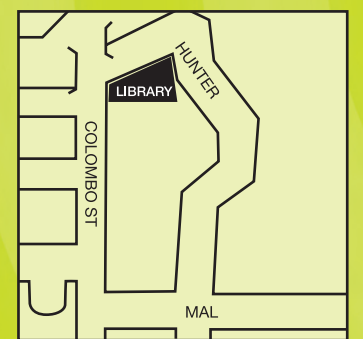

SOUTH

Monday – Friday 9am – 7pm
Saturday & Sunday 10am – 4pm