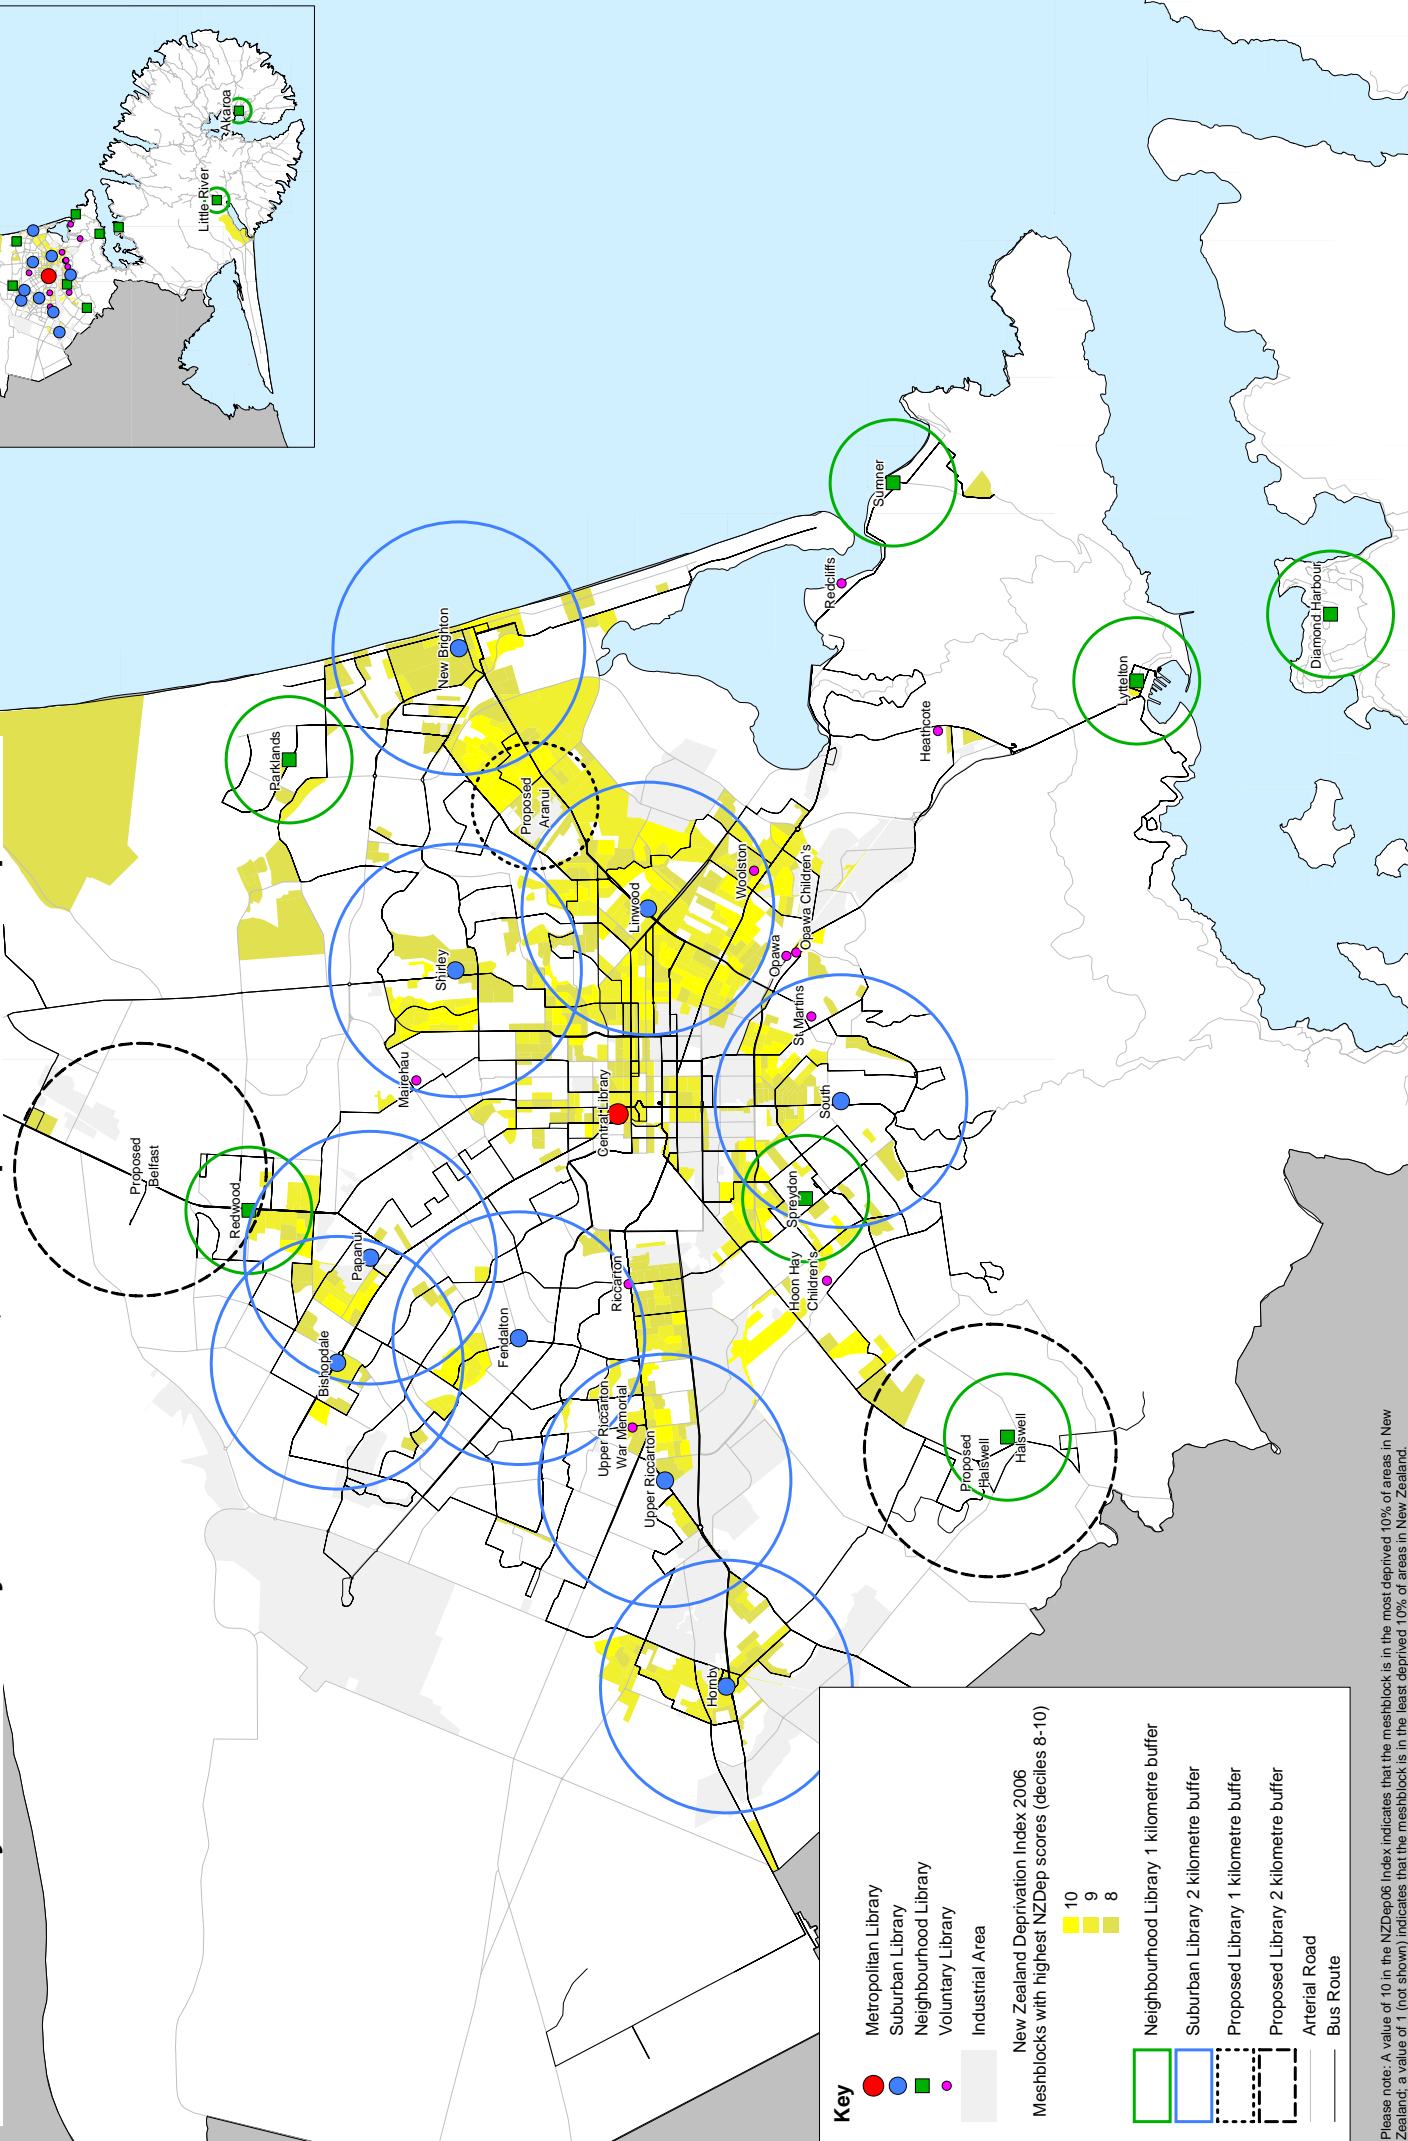

# Christchurch City Council Library Provision 2008, and Proposed New Developments.

**Key**

- Metropolitan Library
- Suburban Library
- Neighbourhood Library
- Voluntary Library
- Industrial Area

New Zealand Deprivation Index 2006  
Meshblocks with highest NZDep scores (deciles 8-10)

- 10
- 9
- 8

- Neighbourhood Library 1 kilometre buffer
- Suburban Library 2 kilometre buffer
- Proposed Library 1 kilometre buffer
- Proposed Library 2 kilometre buffer
- Arterial Road
- Bus Route

Please note: A value of 10 in the NZDep06 index indicates that the meshblock is in the most deprived 10% of areas in New Zealand; a value of 1 (not shown) indicates that the meshblock is in the least deprived 10% of areas in New Zealand.