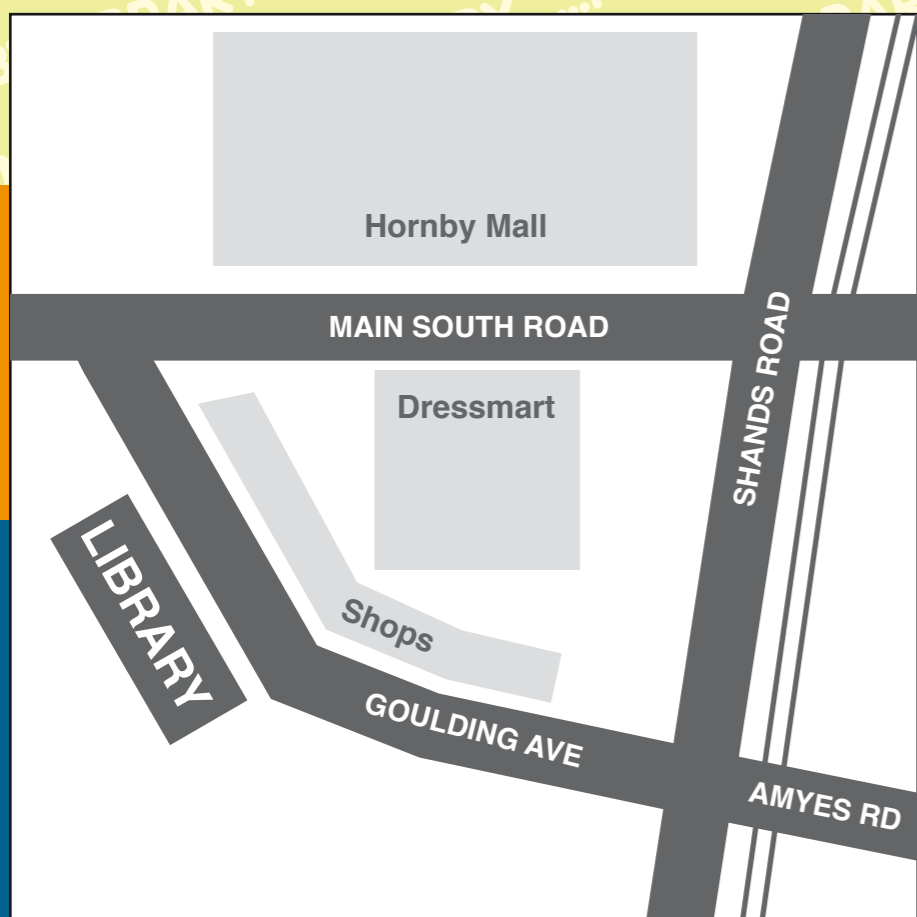

wisdom at Hornby Library

Research

Databases

**NCEA
Resources**

The latest **research and learning materials**
are now available at **Hornby Library**

Monday to Friday **9.00am – 6.00pm**
Saturday **10.00am – 1.00pm**
Sunday **Closed**