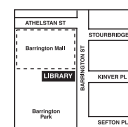

Spreydon Library

Where: Barrington St, by Barrington Mall

Phone: (03) 941 7951

Hours & services phoneline: (03) 941 6870

Hours: Monday to Wednesday: 10am - 6pm

Thursday: 10am - 8:00pm

Friday: 10am - 6pm

Saturday: 10am - 1pm

Parking: Street or Barrington Mall car park

Sumner Library

Where: 14 Wakefield Ave

Phone: (03) 941 7952

Hours: Monday to Wednesday: 10:30am - 5pm

Thursday: 10:30am - 8pm, Friday: 10:30am - 5pm

Saturday: 10am - 1pm

Parking: Street