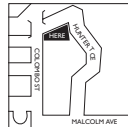

South Christchurch Library

Where: 66 Colombo St, cnr Hunter Tce
Phone: (03) 941 7950

Hours: Monday - Friday: 9am - 7pm
Saturday & Sunday: 10am - 4pm
Parking: On site

Library Service Centre
and Learning Centre

Beckenham Service Centre

Where: 66 Colombo St, cnr Hunter Tce
Phone: (03) 941 8999

Hours: Monday - Friday: 9am - 5pm
Parking: On site

South Learning Centre

Where: 66 Colombo St, cnr Hunter Tce
Phone: (03) 941 5140

Parking: On site

Christchurch City Libraries where & when to find us

more than you think...