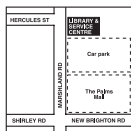

Shirley Library & Service Centre

Where: Next to Palms Mall, 36 Marshlands Rd
Phone: (03) 941 7940

Hours & services phoneline: (03) 941 6869
Hours: Monday to Wednesday: 9am - 5:30pm
Thursday: 9am - 8pm, Friday: 9am - 5:30pm
Saturday: 10am - 1pm
Parking: Mall car park