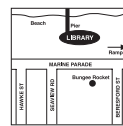

New Brighton Library

Where: New Brighton Pier Building

213 Marine Parade

Phone: (03) 941 7947

Hours & services phoneline: (03) 941 6866

Hours: Monday to Friday: 9am - 6pm

Saturday & Sunday: 10am - 4pm

Parking: Limited parking at south end of building, & further parking available at ramp