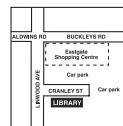

Linwood Library

Where: 10 Cranley St, off Linwood Ave

Phone: (03) 941 7946

Hours & services phoneline: (03) 941 6865

Hours: Monday to Wednesday: 10am - 6pm

Thursday: 10am - 8pm, Friday: 10am - 6pm

Saturday: 10am - 1pm

Parking: Some on-site & at Eastgate Shopping Centre