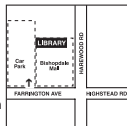

Locations and opening hours of individual libraries in the Christchurch City Libraries' network.

Bringing Christchurch City Libraries to you...

Five easy ways to contact us:

- Visit your local library
- Call (03) 941 7923 Monday to Friday 8am - 9pm Saturday and Sunday 9am - 4pm
- Fax: (03) 941 7848
- Email: library@ccc.govt.nz
- Visit our website: <http://library.christchurch.org.nz> for library information, our Catalogue and links to other sites

Central City Library

Where: Cnr Gloucester St & Oxford Tce
Phone: (03) 941 7923

Hours & services phoneline: (03) 941 6860
Fax: (03) 941 7848

Email: library@ccc.govt.nz

Hours: Monday to Friday: 10am - 9pm
Saturday: 10am - 4pm, Sunday: 1 - 4pm

Parking: Street, Farmer's car park, or Rydges Hotel car park

Bishopdale Library

Where: South end of Bishopdale Mall

Phone: (03) 941 7942

Hours & services phoneline: (03) 941 6861

Hours: Monday to Wednesday: 9:30am - 5:30pm

Thursday: 9:30am - 7pm, Friday: 9:30am - 5:30pm

Saturday: 10am - 1pm

Parking: Bishopdale Mall

Halswell Library

Where: 381 Halswell Rd, cnr Sparks Rd

Phone: (03) 941 7944

Hours & services phoneline: (03) 941 6863

Hours: Monday to Thursday: 10am - 5:30pm

Friday: 10am - 8pm, Saturday: 10am - 1pm

Parking: At rear off Sparks Rd

Hornby Library

Where: Gouling Ave

Phone: (03) 941 7945

Hours & services phoneline: (03) 941 6864

Hours: Monday, Wednesday, Friday: 10am - 5:30pm

Tuesday & Thursday: 10am - 8pm

Saturday: 9am - 12noon

Parking: Car park at rear

Linwood Library

Where: 10 Cranley St, off Linwood Ave

Phone: (03) 941 7946

Hours & services phoneline: (03) 941 6865

Hours: Monday to Wednesday: 10am - 6pm

Thursday: 10am - 8pm, Friday: 10am - 6pm

Saturday: 10am - 1pm

Parking: Some on-site & at Eastgate Shopping Centre

New Brighton Library