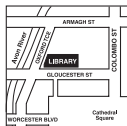

Locations and opening hours of individual libraries in the Christchurch City Libraries' network.

Bringing Christchurch City Libraries to you...

Five easy ways to contact us:

- Visit your local library
- Call (03) 941 7923 Monday to Friday 8am - 9pm Saturday and Sunday 9am - 4pm
- Fax: (03) 941 7848
- Email: library@ccc.govt.nz
- Visit our website: <http://library.christchurch.org.nz> for library information, our Catalogue and links to other sites

Central City Library

Where: Cnr Gloucester St & Oxford Tce
Phone: (03) 941 7923

Hours & services phoneline: (03) 941 6860
Fax: (03) 941 7848

Email: library@ccc.govt.nz

Hours: Monday to Friday: 10am - 9pm
Saturday: 10am - 4pm, Sunday: 1 - 4pm

Parking: Street, Farmer's car park, or Rydges Hotel car park

Bishopdale Library

Where: South end of Bishopdale Mall

Phone: (03) 941 7942

Hours & services phoneline: (03) 941 6861

Hours: Monday to Wednesday: 9:30am - 5:30pm

Thursday: 9:30am - 7pm, Friday: 9:30am - 5:30pm

Saturday: 10am - 1pm

Parking: Bishopdale Mall