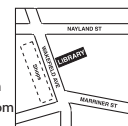

Mobile Library

For your convenience, we also offer a mobile library service. Please see the enclosed leaflet for more details.

Visit our website

<http://library.christchurch.org.nz>