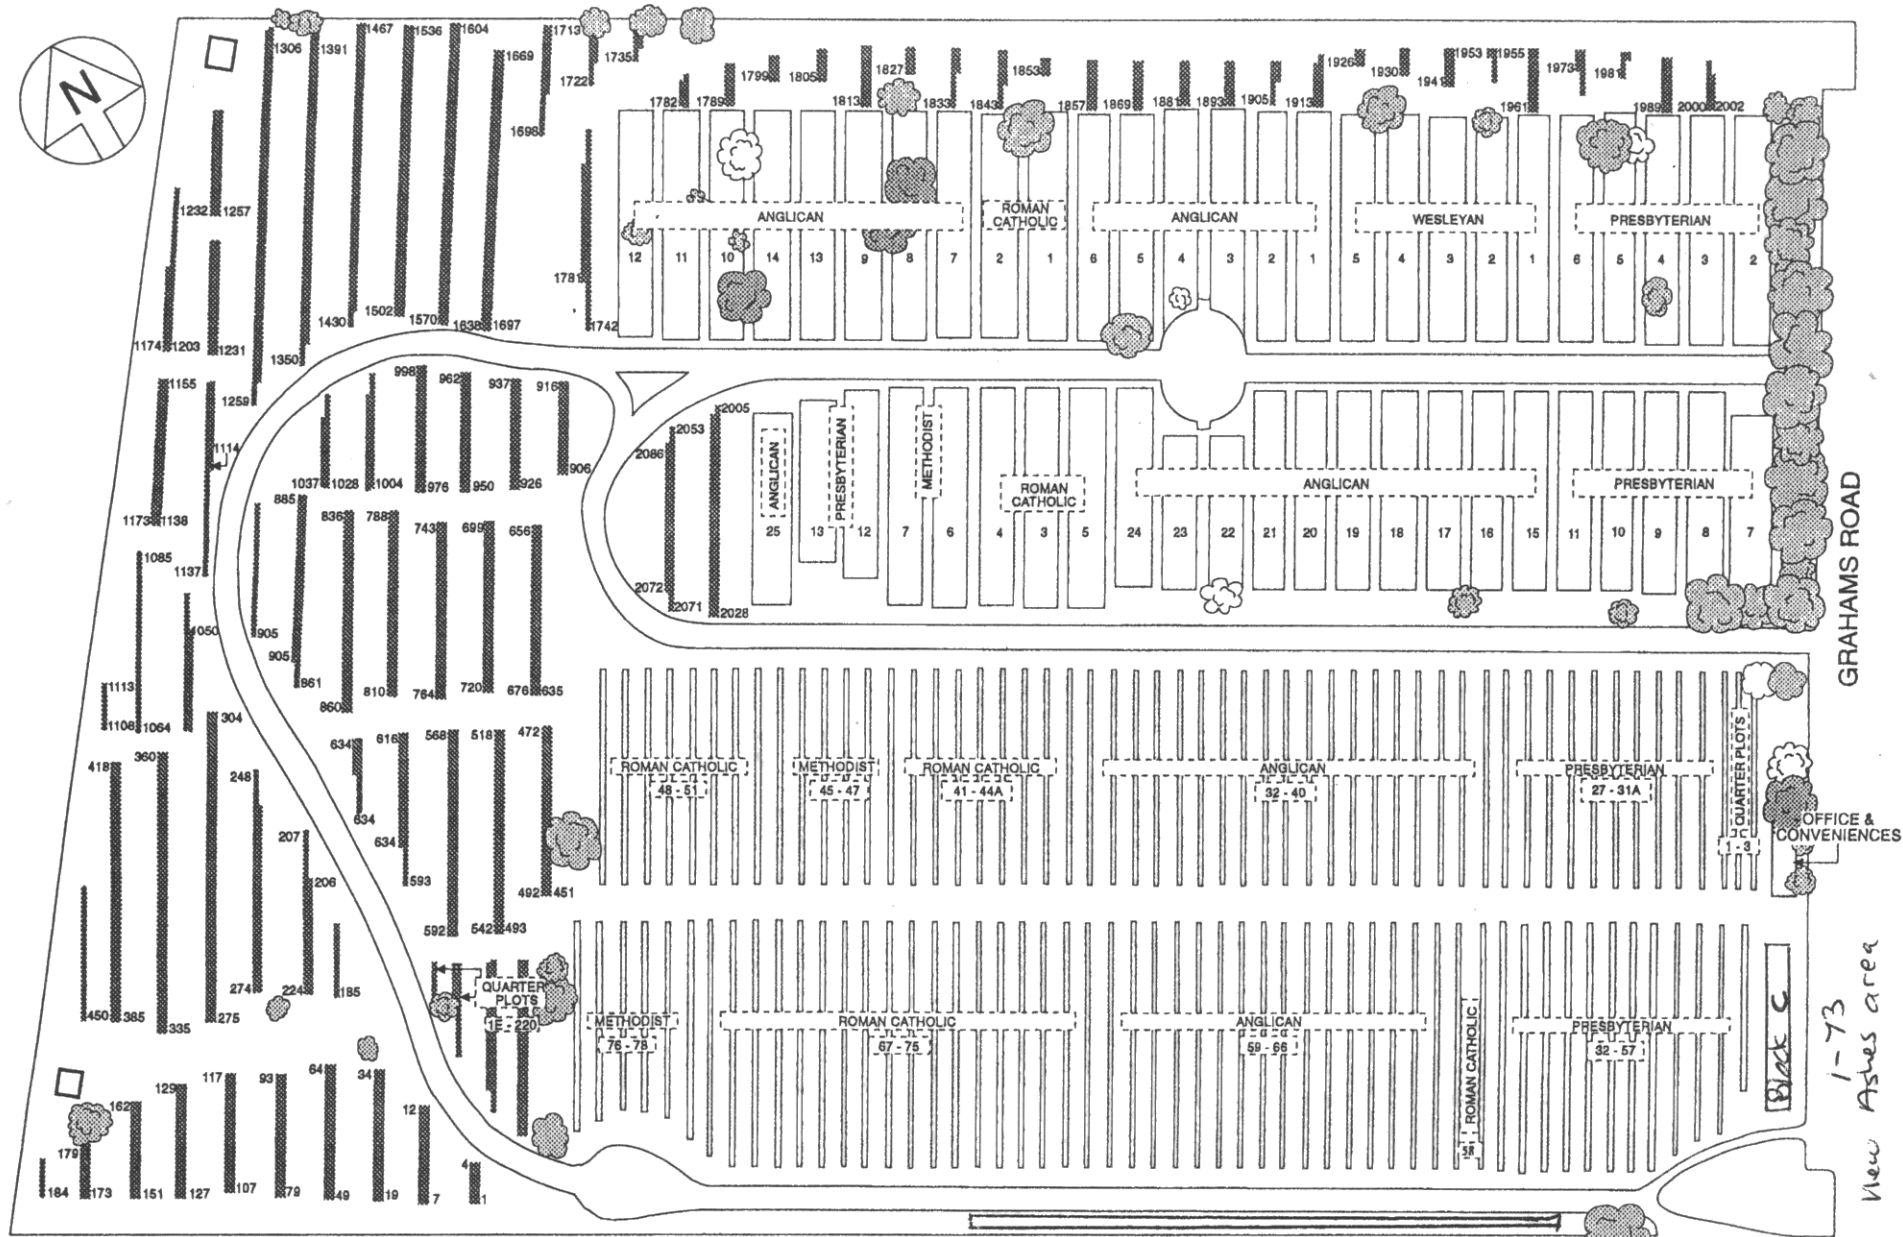

Waimairi Cemetery

GRAHAMS ROAD

Block C

1-73
New Ashes area

Block B
New Ashes Area, 146 - 1

CP. upright headstones.

CP. upright headstones.