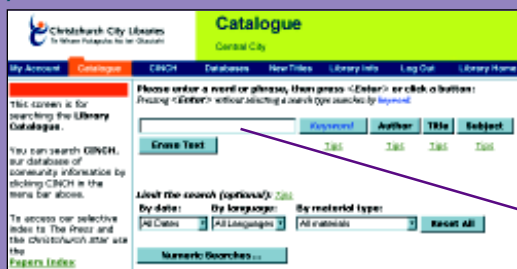

What you can do with your pin

Access Christchurch City Libraries through our website
<http://library.christchurch.org.nz>

Catalogue

Search the library's catalogue and do your own reserves.

Premium databases