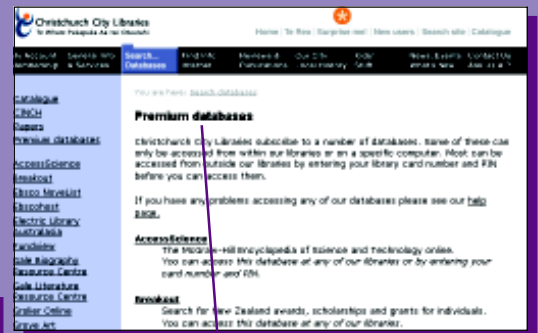

Premium databases

Do you need information?
Check out these on-line resources.

Log-on to your own account

- Find out what you have out and when it is due back.
- Change you PIN / Email address.
- Check your reserves.