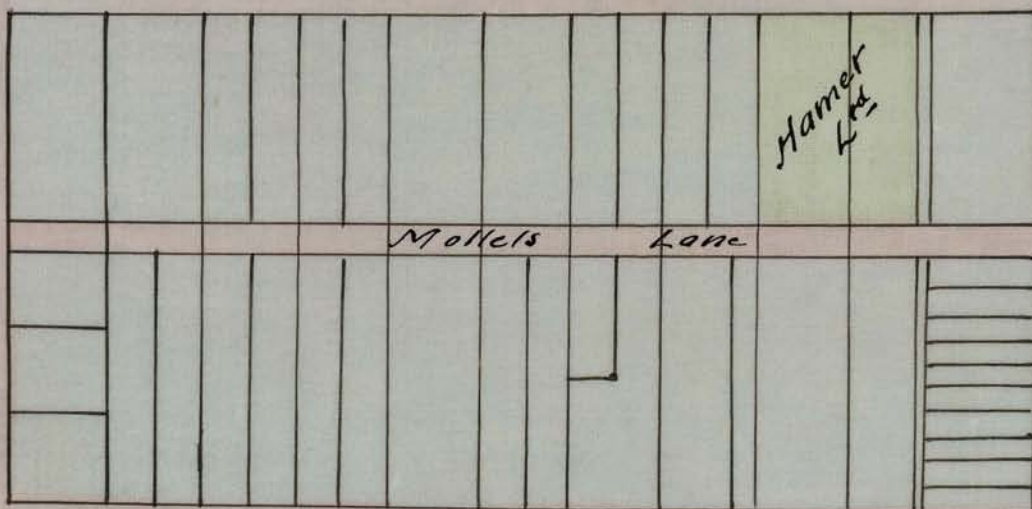

Location Plan.

Properties reported upon Coloured Green
Rights of Way Coloured Red

No. 13

Cashe! St

Lichfield St

Street

Tuam St

Durham

St Asaph

Colombo

Scale: 2 Chains = 1 inch

J. Stacey
Nov. 1946