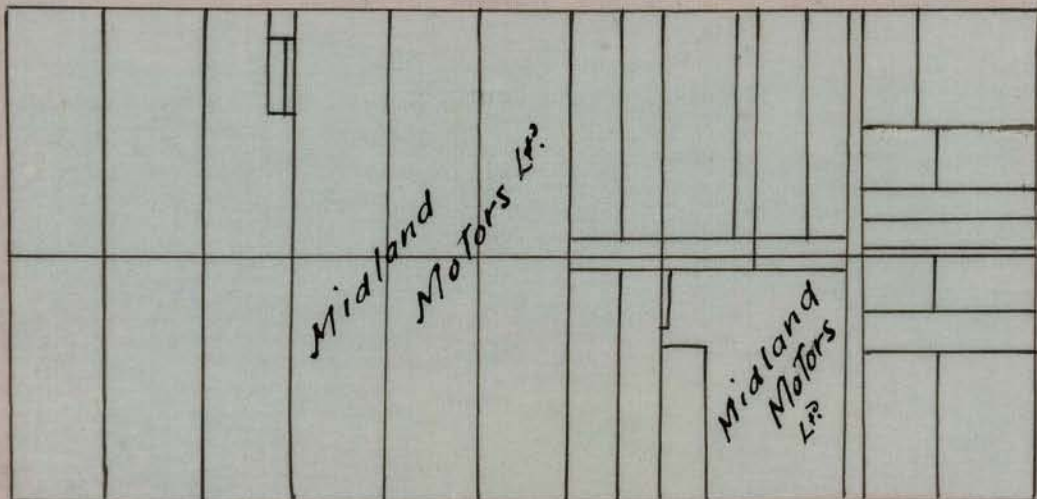

Location Plan.

Properties reported upon Coloured Green
Rights of Way Coloured Red

No. 13

Cashe! St

Lichfield St

Street

Tuam St

Durham

St Asaph

Colombo

Scale: 2 Chains = 1 inch

J. Stacey
Nov. 1946