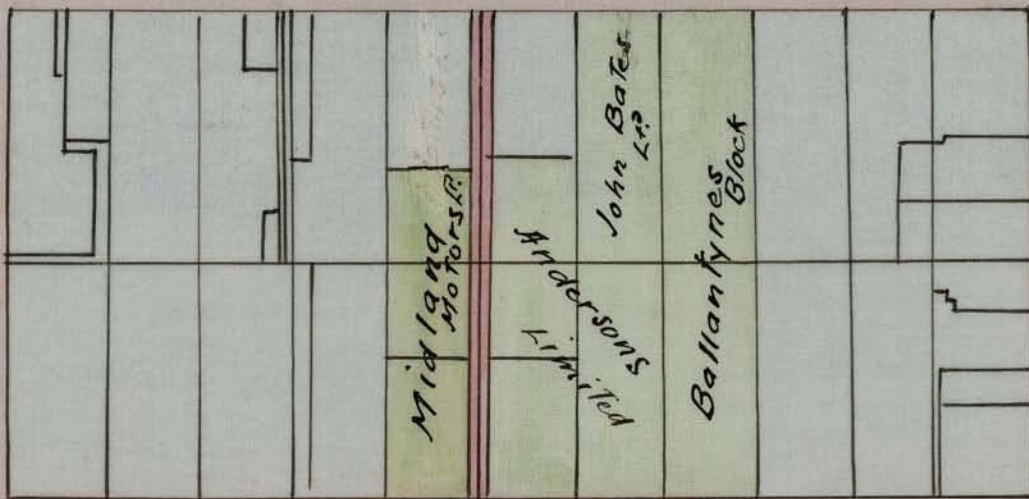

Location Plan.

Properties reported upon Coloured Green
Rights of Way Coloured Red

No. 13

Cashe! St

Lichfield St

Street

Tuam St

Durham

St Asaph

Colombo

Scale: 2 Chains = 1 inch

J. Stacey
Nov. 1946