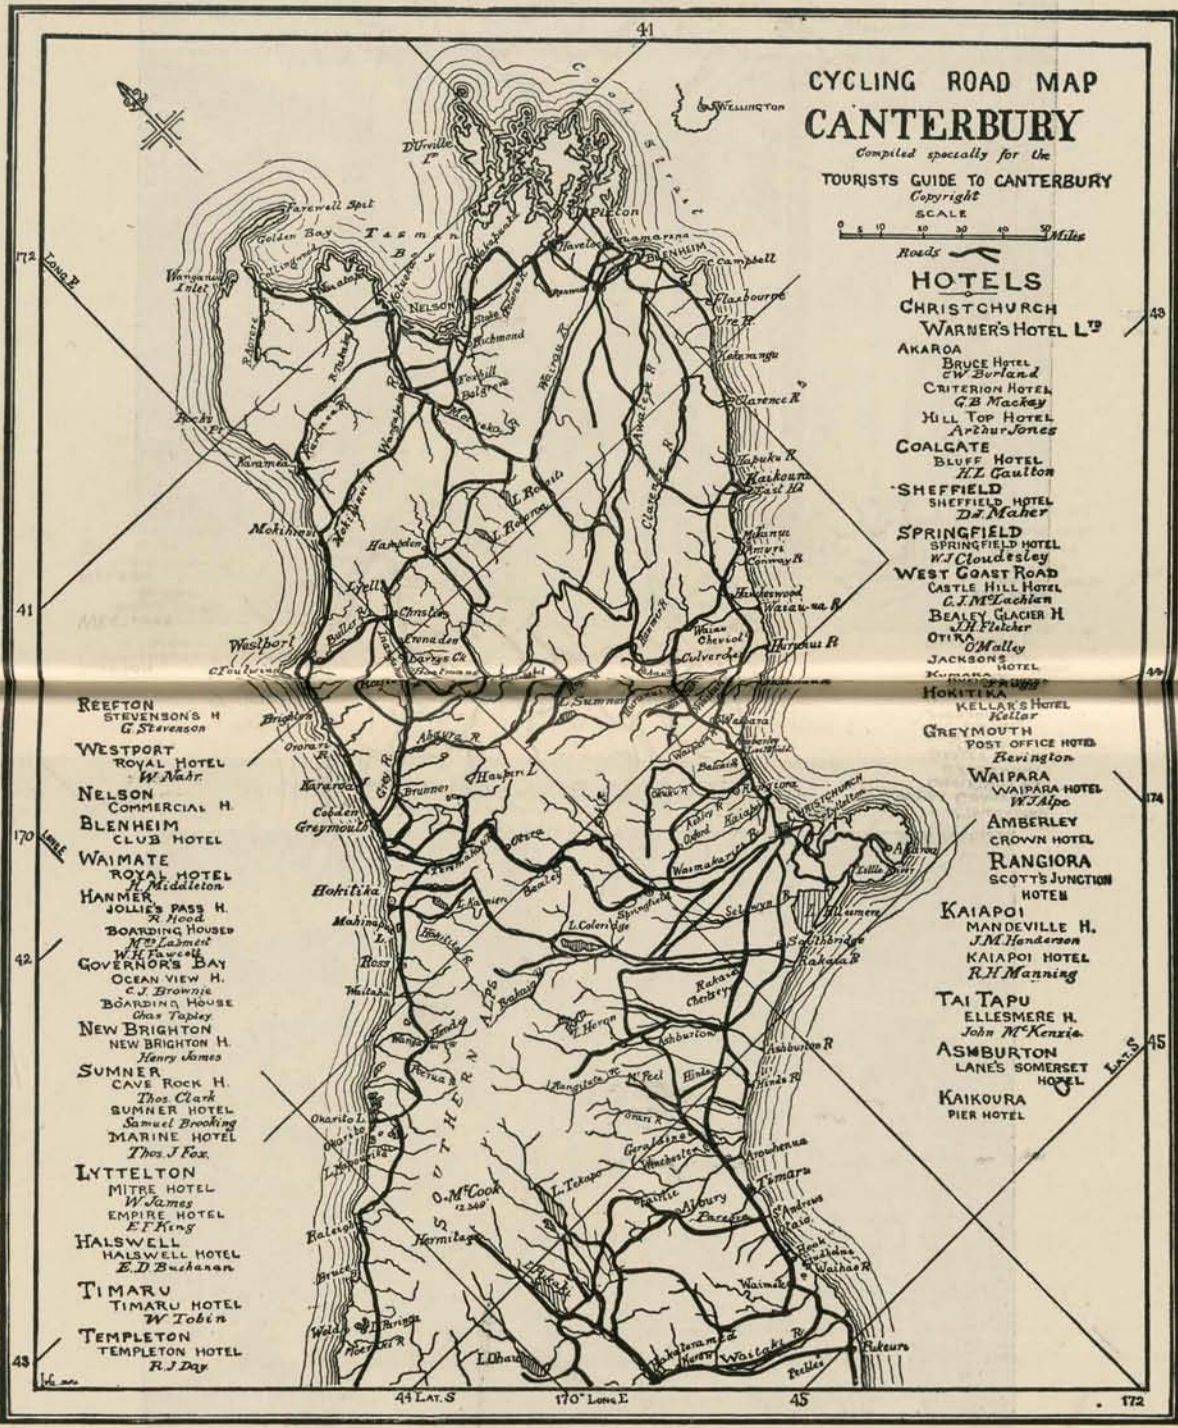

CYCLING ROAD MAP CANTERBURY

Compiled specially for the
TOURISTS GUIDE TO CANTERBURY
Copyright

SCALE
0 5 10 15 20 Miles

Roads

HOTELS

CHRIST CHURCH
WARNER'S HOTEL L³

AKAROA
BRUCE Hotel
C.W. Burland
CRITERION HOTEL
G.B. Mackay
HILL TOP HOTEL
Arthur Jones

COALGATE
BLUFF HOTEL
H.L. Gaulton

SHEFFIELD
SHEFFIELD HOTEL
D.A. Maher

SPRINGFIELD
SPRINGFIELD HOTEL
W.F. Cloudesley

OTIHA
O'Malley
JACKSON'S HOTEL
Kuparanga

HOKITIKA
KELLY'S HOTEL
Kellor

GREYMOUTH
POST OFFICE HOTEL
Bevington

WAI PARA
WAI PARA HOTEL
W.A. Alpe

AMBERLEY
CROWN HOTEL

RANGIORA
SCOTT'S JUNCTION
HOTEL

KAI APOI
MANDEVILLE H.
J.M. Handerson

KAI APOI HOTEL
R.H. Manning

TAI TAPU
ELLESMERE H.
John M. Kenzie

ASMBURTON
LANE'S SOMERSET
HOTEL

KAIKOURA
PIER HOTEL

- REETON
  STEVENSONS H
  G. Stevenson
- WESTPORT
  ROYAL HOTEL
  W. Ward
- NELSON
  COMMERCIAL H.
- BLLENHEIM
  CLUB HOTEL
- WAIMATE
  ROYAL HOTEL
  W. Middleton
- HANMER
  JOLLIE'S PASS H.
  R. Hood
  BOARDING HOUSE
  M. Laidment
  W.H. Fawcett
- GOVERNORS BAY
  OCEAN VIEW H.
  C.J. Browne
  BOARDING HOUSE
  Glas Tapley
- NEW BRIGHTON
  NEW BRIGHTON H.
  Henry James
- SUMNER
  CAVE ROCK H.
  Thos. Clark
  SUMNER HOTEL
  Samuel Brooking
  MARINE HOTEL
  Thos. J. Fox
- LYTTELTON
  MITRE HOTEL
  W. James
  EMPIRE HOTEL
  E.F. King
- HALSWELL
  HALSWELL HOTEL
  E.D. Buchanan
- TIMARU
  TIMARU HOTEL
  W. Tobin
- TEMPLETON
  TEMPLETON HOTEL
  R.J. Day

44 LAT. S

170 LONG. E

45

172